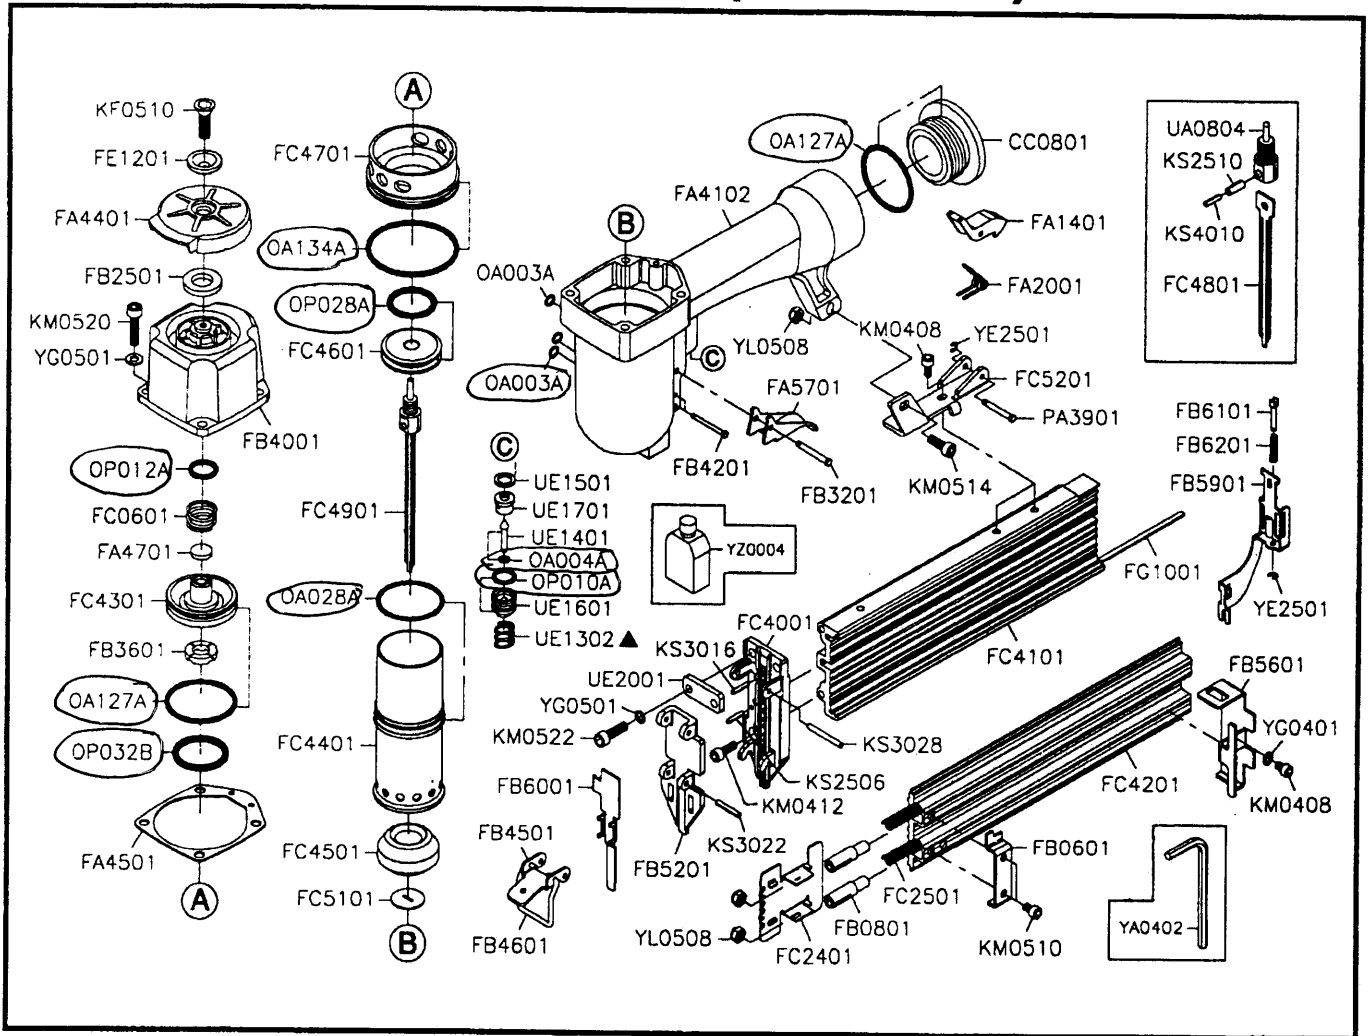

F16/50 L Nailer

**A-Plus**

**F16/50LC09 (FC/S2-09)**

Part No	Description	Spec	Q'ty	Part No	Description	Spec	Q'ty	Part No	Description	Spec	Q'ty
CC0801	END CAP		1	FC4001	GUIDE PLATE		1	KS4010	SPRING PIN	φ 4-10L	1
FA1401	LATCH		1	FC4101	MAGAZINE SEAT		1	OA003A	O-RING	ARP568-003	3
FA2001	LATCH SPRING		1	FC4201	MAGAZINE CAP		1	OA004A	O-RING	ARP568-004	1
FA4102	BODY		1	FC4301	HEAD VALVE PISTON		1	OA028A	O-RING	ARP568-028	1
FA4401	EXHAUST CAP		1	FC4401	CYLINDER		1	OA127A	O-RING	ARP568-127	2
FA4501	CAP SEAL		1	FC4501	BUMPER		1	OA134A	O-RING	ARP568-134	1
FA4701	SEAL		1	FC4601	MAIN PISTON		1	OP010A	O-RING	P10	1
FA5701	TRIGGER		1	FC4701	CYLINDER RING		1	OP012A	O-RING	P12	1
FB0601	PUSHER STOP		1	FC4801	DRIVER		1	OP028A	O-RING	P28	1
FB0801	PUSHER PIN		2	FC4901	DRIVER ASSY.		1	OP032B	O-RING (1B)	P32	1
FB2501	PU WASHER		1	FC5101	NOZZLE		1	PA3901	LATCH PIN		1
FB3201	TRIGGER PIN		1	FC5201	SUPPORT		1	UA0804	STEM		1
FB3601	PISTON STOP		1	FE1201	EXHAUST CAP RING		1	▲UE1302	COMPRESSION SPRING		1
FB4001	CYLINDER CAP		1	FG1001	BAR		1	UE1401	TRIGGER VALVE STEM		1
FB4201	ROLLER PIN		2	KF0510	BUTTON HD.BOLT	M5× 0.8-10L	1	UE1501	SEAL		1
FB4501	SUPPORT SET		1	KM0408	HEX.SOC.HD.BOLT	M4× 0.7-8L	3	UE1601	TRIGGER VALVE GUIDE		1
FB4601	FIXED PIN		1	KM0412	HEX.SOC.HD.BOLT	M4× 0.7-12L	2	UE1701	TRIGGER VALVE SEAT		1
FB5201	DOOR		1	KM0510	HEX.SOC.HD.BOLT	M5× 0.8-10L	2	UE2001	COVER PLATE (A)		1
FB5601	STOP PLATE		1	KM0514	HEX.SOC.HD.BOLT	M5× 0.8-14L	1	YA0402	HEX BAR WRENCH	D4	1
FB5901	SAFETY(B)		1	KM0520	HEX.SOC.HD.BOLT	M5× 0.8-20L	4	YE2501	E-RING	φ 2.5	2
FB6001	SAFETY(A)		1	KM0522	HEX.SOC.HD.BOLT	M5× 0.8-22L	2	YG0401	SPRING WASHER	φ 4	1
FB6101	SAFETY SPRING SHAFT		1	KS2506	SPRING PIN	φ 2.5-6L	1	YG0501	SPRING WASHER	φ 5	6
FB6201	SAFETY SPRING		1	KS2510	SPRING PIN	φ 2.5-10L	1	YL0508	LOCK NUT	M5× 0.8	3
FC0601	COMPRESSION SPRING		1	KS3016	SPRING PIN	φ 3-16L	2	YZ0004	OIL BOX		1
FC2401	PUSHER		1	KS3022	SPRING PIN	φ 3-22L	1				
FC2501	PUSHER SPRING		2	KS3028	SPRING PIN	φ 3-28L	1				