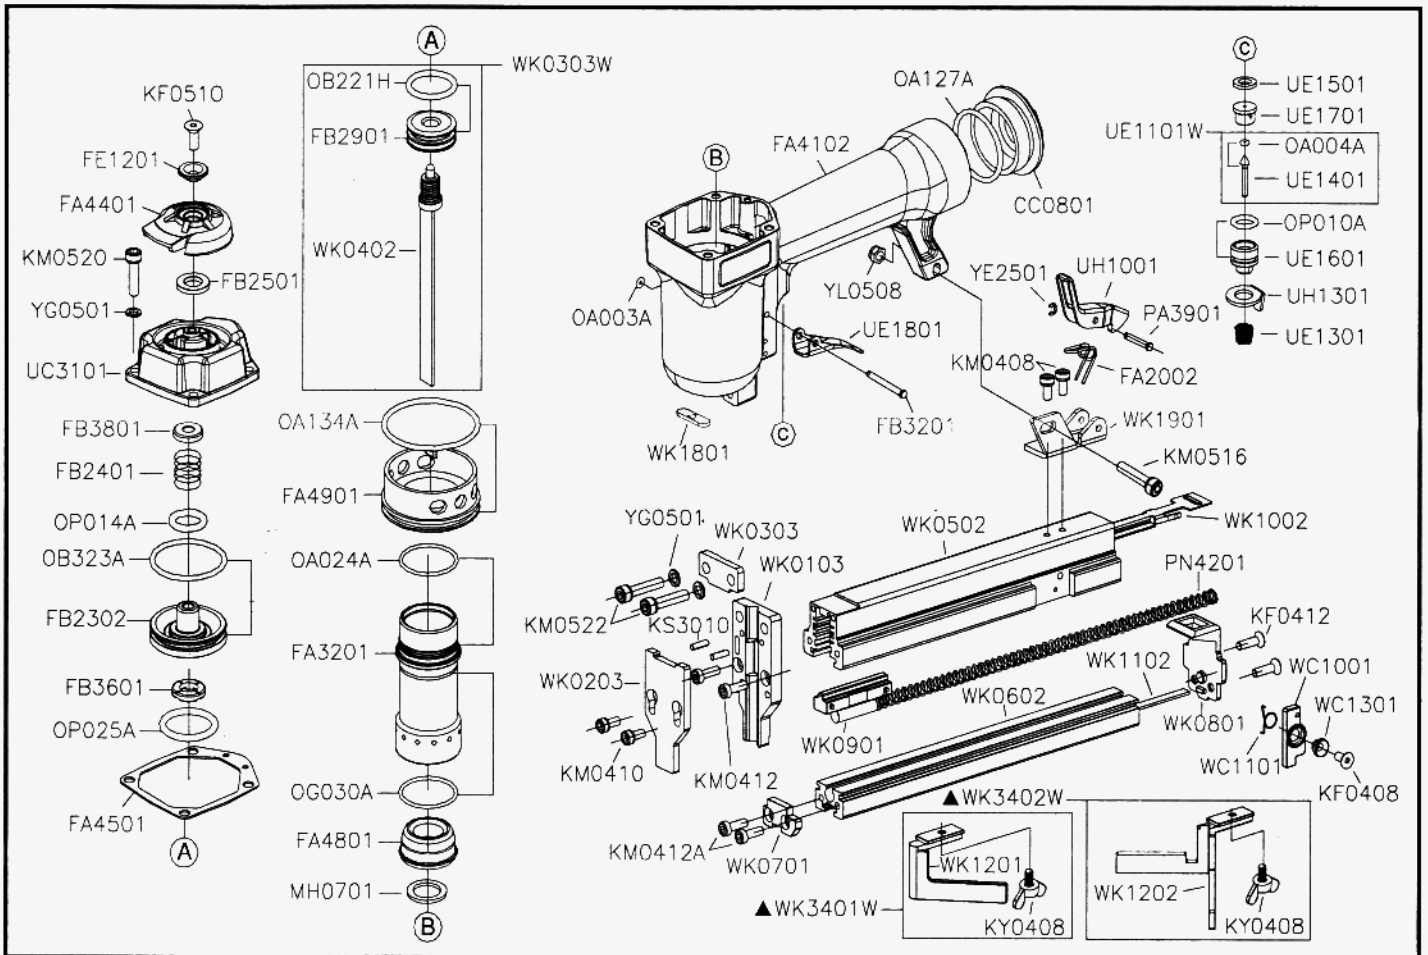

V-15AHE07 (WK/E1-07)

Part_No	Description	Spec	Q'ty	Part_No	Description	Spec	Q'ty	Part_No	Description	Spec	Q'ty
CC0801	END CAP		1	KS3010	SPRING PIN	φ 3-10L	2	WC1001	PUSHER STOP		1
FA2002	SPRING		1	KY0408	SCREW		2	WC1101	SPRING		1
FA3201	CYLINDER		1	MH0701	SPACER		1	WC1301	SCREW SEAT		1
FA4102	BODY		1	OA003A	O-RING	ARP568-003	1	WK0103	GUIDE PLATE		1
FA4401	EXHAUST CAP		1	OA004A	O-RING	ARP568-004	1	WK0203	COVER PLATE(B)		1
FA4501	CAP SEAL		1	OA024A	O-RING	ARP568-024	1	WK0303	COVER PLATE(A)		1
FA4801	BUMPER		1	OA127A	O-RING	ARP568-127	1	WK0303W	DRIVER ASSY.		1
FA4901	COLLAR		1	OA134A	O-RING	ARP568-134	1	WK0402	DRIVER		1
FB2302	HEAD VALVE PISTON		1	OB221H	O-RING	22.0×3.0	1	WK0502	MAGAZINE CAP		1
FB2401	COMPRESSION SPRING		1	OB323A	O-RING	31.8×2.4	1	WK0602	MAGAZINE SEAT		1
FB2501	PISTON STOP		1	OG030A	O-RING	G30	1	WK0701	FRONT PLATE		1
FB2901	MAIN PISTON		1	OP010A	O-RING	P10	1	WK0801	STOP PLATE		1
FB3201	PIN		1	OP014A	O-RING	P14	1	WK0901	PUSHER		1
FB3601	PISTON STOP		1	OP025A	O-RING	P25(1A)	1	WK1002	ADJUSTMENT RAIL		1
FB3801	PISTON STOP		1	PA3901	PIN		1	WK1102	BAR		1
FE1201	EXHAUST CAP RING		1	PN4201	PUSHER SPRING		1	WK1201	FIXED PLATE		1
KF0408	FLAT HD.BOLT	M4×0.7—8L	1	UC3101	CYLINDER CAP		1	WK1202	FIXED PLATE		1
KF0412	FLAT HD.BOLT	M4×0.7—12L	2	UE1101W	TRIGGER VALVE ASSY.		1	WK1801	NOZZLE		1
KF0510	FLAT HD.BOLT	M5×0.8—10L	1	UE1301	COMPRESSION SPRING		1	WK1901	SUPPORT		1
KM0408	HEX.SOC.HD.BOLT	M4×0.7—8L	2	UE1401	TRIGGER VALVE STEM		1	▲ WK3401W	FIXED PLATE ASSY.		1
KM0410	HEX.SOC.HD.BOLT	M4×0.7—10L	2	UE1501	SEAL		1	▲ WK3402W	FIXED PLATE ASSY.		1
KM0412	HEX.SOC.HD.BOLT	M4×0.7—12L	2	UE1601	TRIGGER VALVE GUIDE		1	YE2501	E-RING	φ 2.5	1
KM0412A	HEX.SOC.HD.BOLT	M4×0.7 12L	2	UE1701	TRIGGER VALVE SEAT		1	YG0501	SPRING WASHER	φ 5	6
KM0516	HEX.SOC.HD.BOLT	M5×0.8—16L	1	UE1801	TRIGGER		1	YL0508	LOCK NUT	M5×0.8	1
KM0520	HEX.SOC.HD.BOLT	M5×0.8—20L	4	UH1001	LATCH		1				
KM0522	HEX.SOC.HD.BOLT	M5×0.8—22L	2	UH1301	TRIGGER STOP		1				